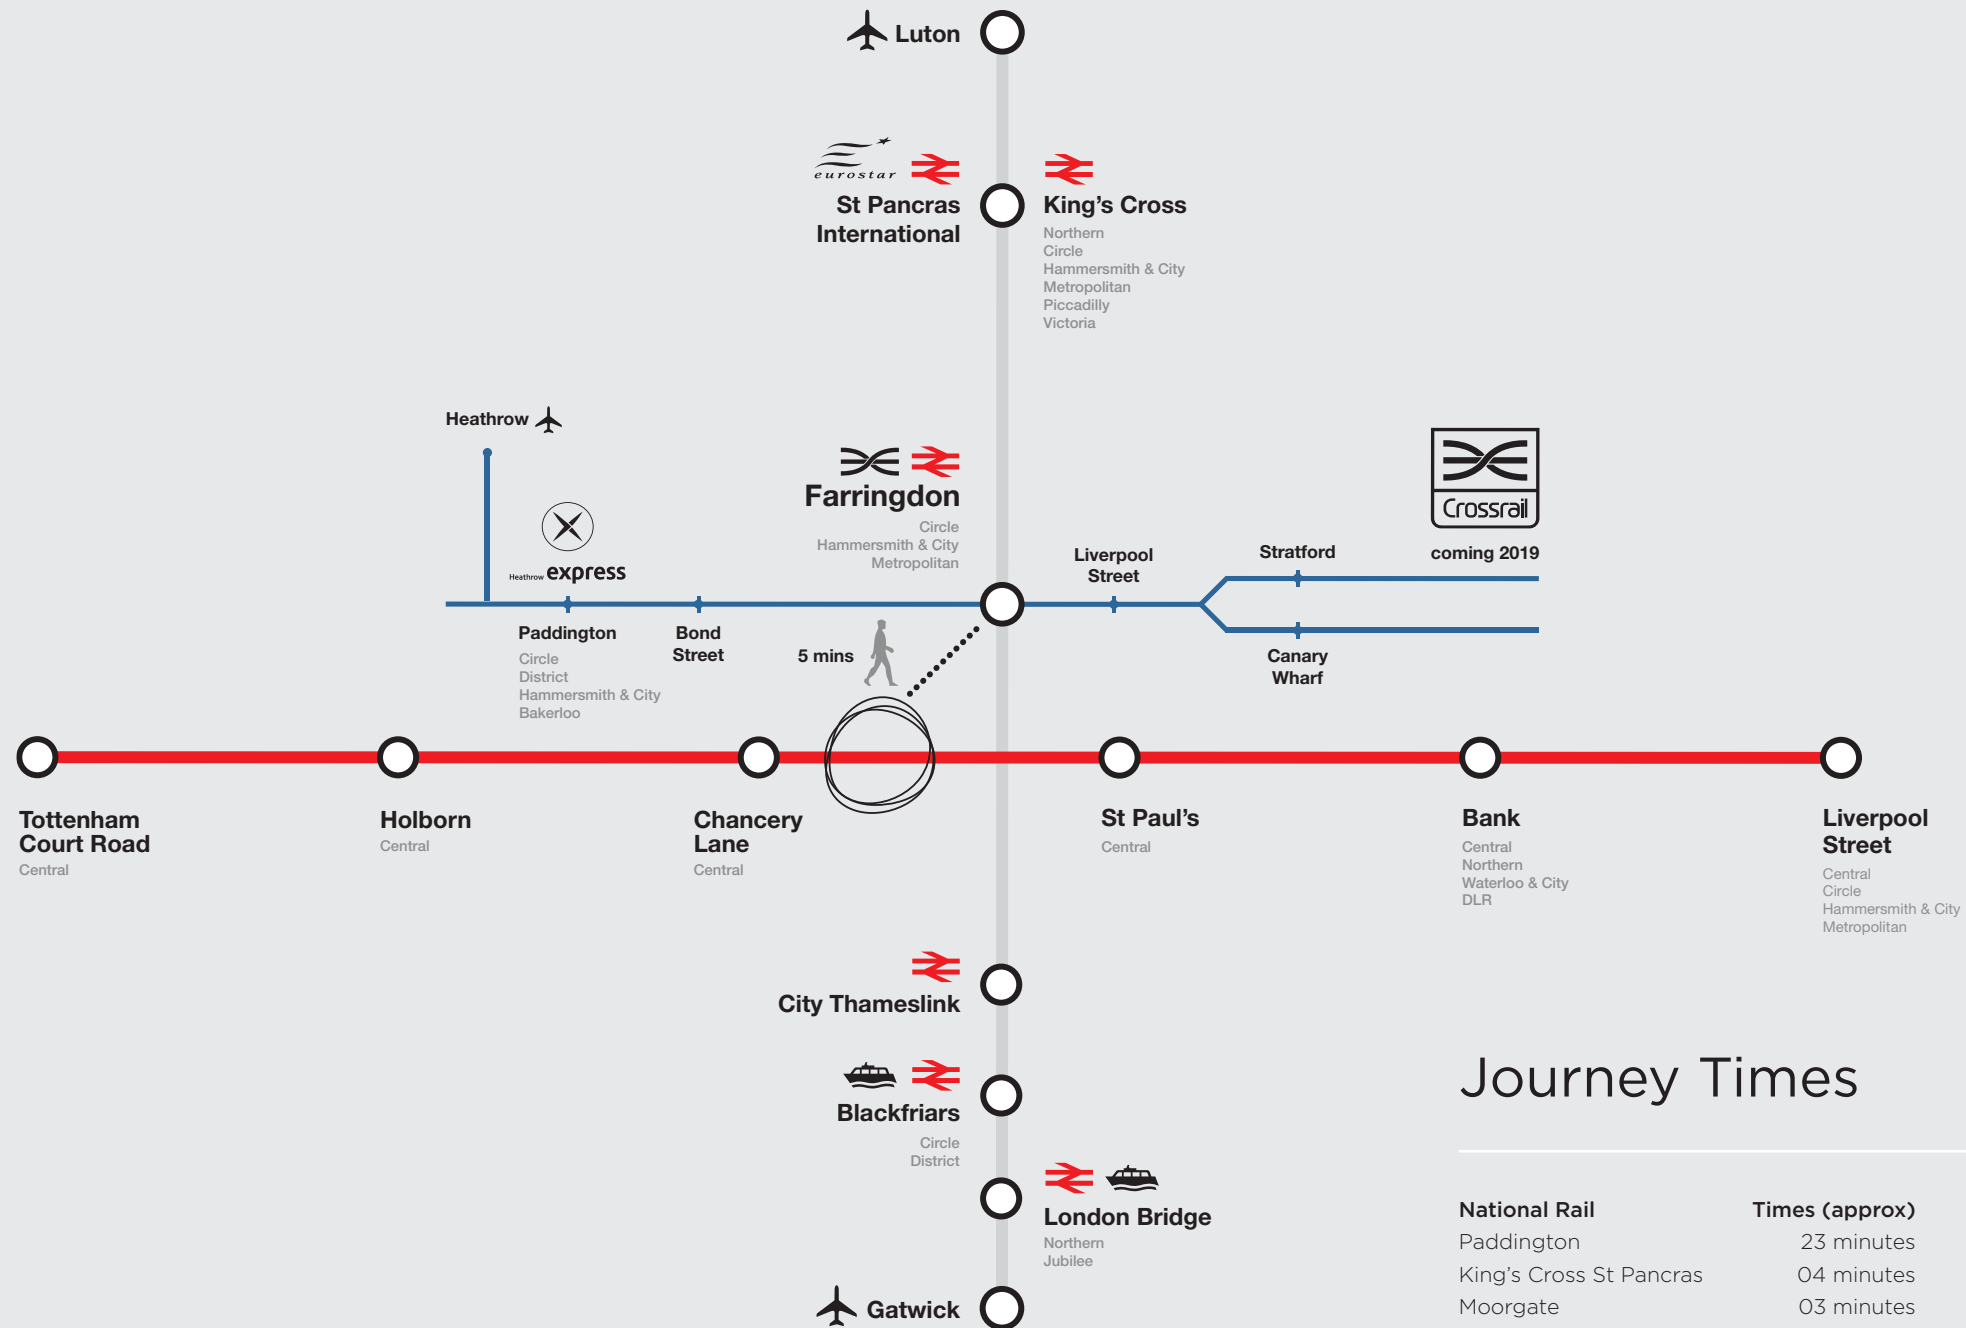

# CONNECTIVITY

## Journey Times

National Rail	Times (approx)	Airports	Times (approx)
Paddington	23 minutes	City	36 minutes
King's Cross St Pancras	04 minutes	Gatwick	42 minutes
Moorgate	03 minutes	Heathrow	52 minutes
Liverpool Street	05 minutes	Luton	56 minutes
London Bridge	14 minutes	Stansted	59 minutes

Times provided by tfl.gov.uk